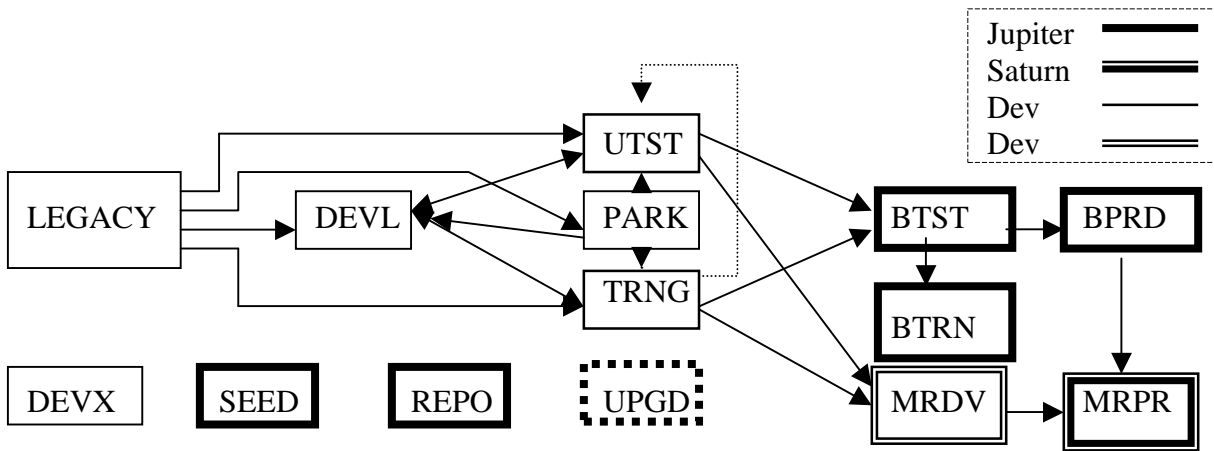

02/06/01

CURRENT UNIX DATABASES

PROPOSED DATABASES FOR CONVERSION ON NEW HARDWARE (until go-live)

PROPOSED POST IMPLEMENTATION CONFIGURATION

- DEVL: Banner development.
- BTST: Integrated Testing.
- BTRN: End user training.
- BPRD: Production data.
- DEVX: Sys Admin group experimental DB
- SEED: Baseline data as delivered by SCT.
- REPO: All Oracle repositories.
- MRDV: Warehouse Development.
- MRPR: Warehouse Production.