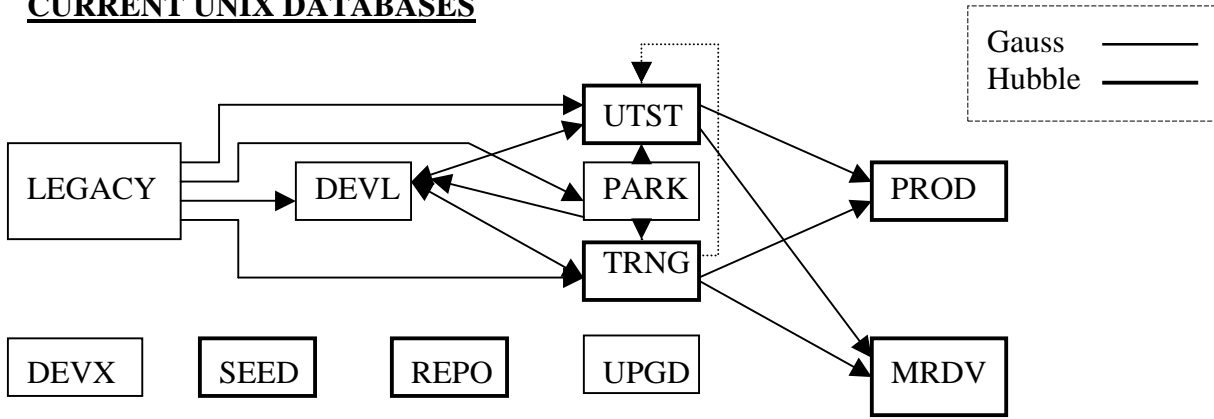

02/06/01

CURRENT UNIX DATABASES

PROPOSED DATABASES FOR CONVERSION ON NEW HARDWARE (until go-live)

PROPOSED POST IMPLEMENTATION CONFIGURATION

- DEVL: Banner development.
- BTST: Integrated Testing.
- BTRN: End user training.
- BPRD: Production data.
- DEVX: Sys Admin group experimental DB
- SEED: Baseline data as delivered by SCT.
- REPO: All Oracle repositories.
- MRDV: Warehouse Development.
- MRPR: Warehouse Production.